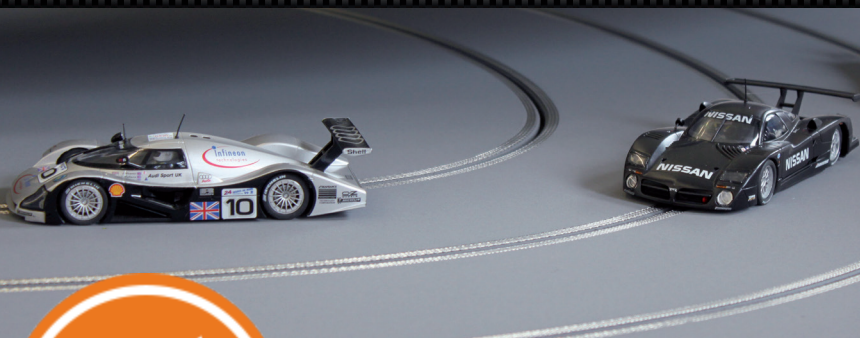

# THE ULTIMATE WOODEN RACETRACK

LARGE TRACK  
SMALL PRICES

10 % off - Slotfire summer sale

## TRACK 1:

- 5 Slotfire 300 modules
  - 4,25 x 1,7m space needed
  - 16 m length of lane
  - time measurement, light bridge, power supply and controller holder included
- Sum of the prices € 3.045,82

**Summer sale price**  
€ € 2.740,00 / GBP 2.330,00\*

## TRACK 2:

- 21 Slotfire 400 modules
  - 7,86 x 3,92m space needed
  - 26,95 m length of lane
  - time measurement, and light bridge included
- Sum of the prices € 11.513,58

**Summer sale price**  
€ € 10.360,00 / GBP 8.800,00\*